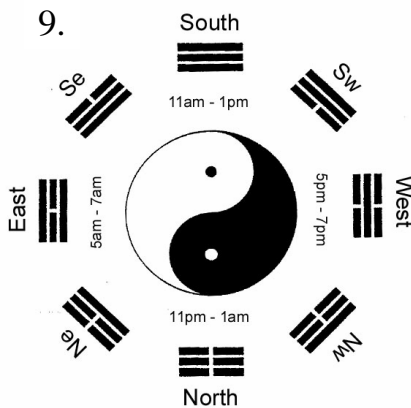

Explanation of the philosophy hidden behind the **Institute's** logo

The Institute's logo is based on the combination of all ancient Chinese philosophy & healing theories, the Yin/Yang, the Three given gifts, Five Elements & Eight Trigrams.

**Yin & Yang**

1. the symbol of the two opposite energy forces in any objects in the universe.

Heaven, earth and human are the given gifts from the universe. In Chinese thought.

The human body is a small universe. (Now science agrees that a single human cell is a small universe).

Ultimate unification between heaven, earth and human is the highest achievement for human being.

*Five Elements Theory*

*Yin/Yang & Five Elements with human body*

*Pre Heaven Eight Trigrams*

*Five Elements & Post Heaven Eight Trigrams*