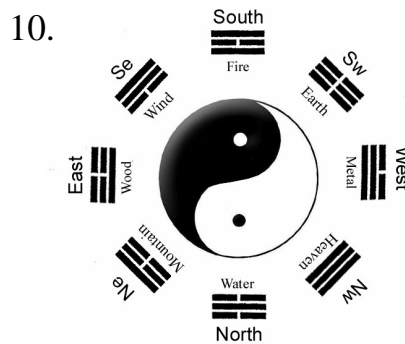

Explanation of the philosophy hidden behind the **Institute's** logo

The Institute's logo is based on the combination of all ancient Chinese philosophy & healing theories, the Yin/Yang, the Three given gifts, Five Elements & Eight Trigrams.

**Yin & Yang**

1. the symbol of the two opposite energy forces in any objects in the universe.

Heaven, earth and human are the given gifts from the universe. In Chinese thought.

The human body is a small universe. (Now science agrees that a single human cell is a small universe).

Ultimate unification between heaven, earth and human is the highest achievement for human being.

*Five Elements Theory*

*Yin/Yang & Five Elements with human body*

*Pre Heaven Eight Trigrams*

*Five Elements & Post Heaven Eight Trigrams*