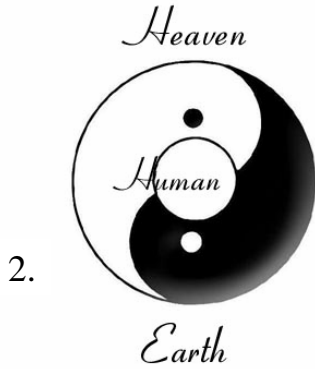

Explanation of the philosophy hidden behind the **Institute's** logo

The Institute's logo is based on the combination of all ancient Chinese philosophy & healing theories, the Yin/Yang, the Three given gifts, Five Elements & Eight Trigrams.

**Yin & Yang**

1. the symbol of the two opposite energy forces in any objects in the universe.

Heaven, earth and human are the given gifts from the universe. In Chinese thought.

The human body is a small universe. (Now science agrees that a single human cell is a small universe).

Ultimate unification between heaven, earth and human is the highest achievement for human being.

*Five Elements Theory*

*Yin/Yang & Five Elements with human body*

*Pre Heaven Eight Trigrams*

*Five Elements & Post Heaven Eight Trigrams*